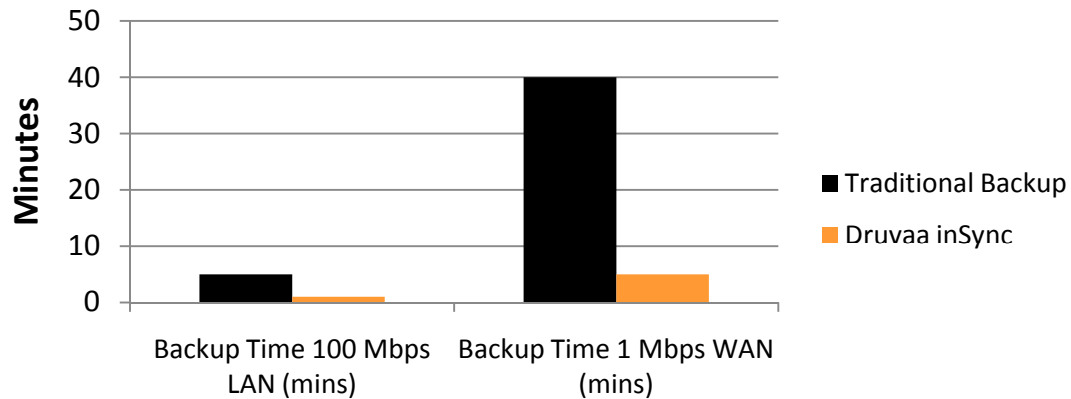

Benchmark Results

Customers	Inc. Backup Time over 100Mbps LAN (mins)		Inc. Backup Time over 1 MBps WAN (mins)		Total Storage (TB)	
	Old App	inSync	Old Appl	inSync	Old App	inSync
Large Financial Corp.	24	3	N/A	20	350	18
Oil and Gas company	8	1	N/A	9	14	1.2
Consultancy Group	5	1	40	5	43	2
Small Graphic Design Company	24	3	N/A	18	6	2

Comparison – Customer #3